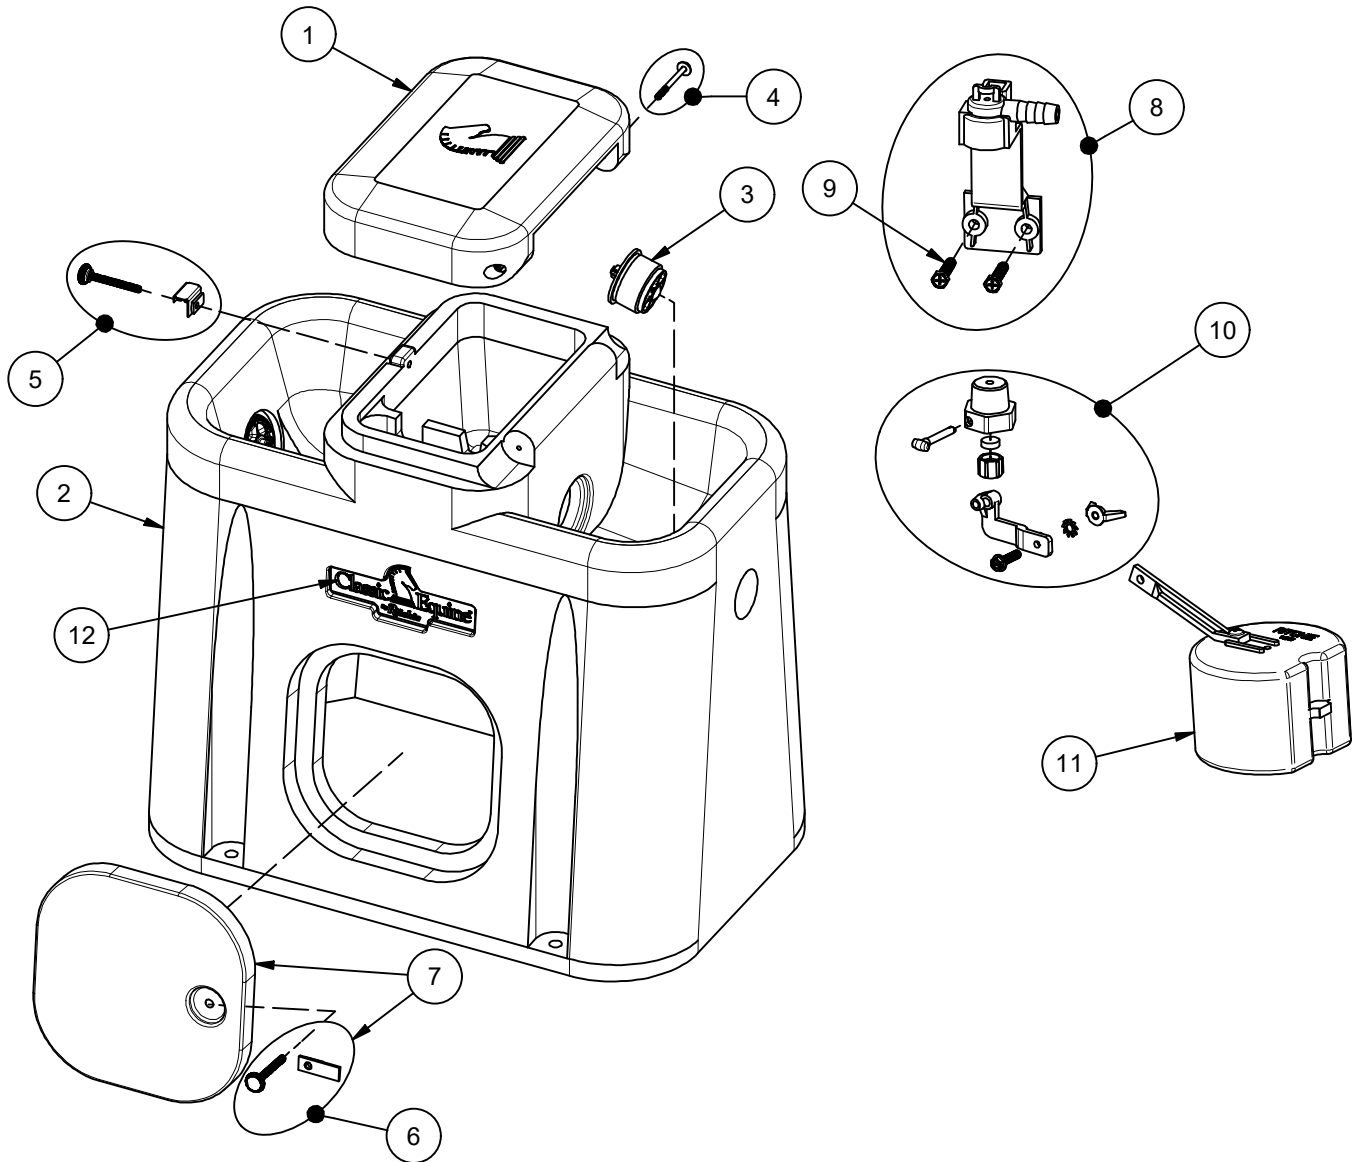

# Classic Equine AUTOFOUNT 2

Part # 18720

| Item | Part # | Description                       | Qty    | Item | Part # | Description                     | Qty   |
|------|--------|-----------------------------------|--------|------|--------|---------------------------------|-------|
| 1    | 18722  | AUTOFOUNT Cover                   | 1      | 9    | 18709  | Screw Valve Mount (4/pkg)       | 1 pkg |
| 2    | 18724  | AUTOFOUNT Base                    | 1      | 10   | 12575  | Red Valve 1/2" pkg              | 1 pkg |
| 3    | 18470  | Drain Plug Ritchie 3"             | 2 pkgs | 11   | 13613  | Float with Short Arm pkg        | 1 pkg |
| 4    | 18716  | Classic Equine Hinge Bolt (2/pkg) | 1 pkg  | 12   | 18719  | Classic Equine Logo pkg (2/pkg) | 1 pkg |
| 5    | 18718  | Cover Latch Hardware pkg          | 1 pkg  | NS   | 15931  | Hose Clamp SS (5/pkg)           | 1 pkg |
| 6    | 18753  | Access Panel Hardware Pkg         | 1 pkg  | NS   | 18613  | Adapter 1/2" x 3/8" HB          | 1 pkg |
| 7    | 18726  | Access Panel w/Hardware           | 1      | NS   | 18739  | AUTOFOUNT Accessory pkg         | 1 pkg |
| 8    | 11515  | Valve Bracket w/screw pkg         | 1 pkg  | NS   | 14866  | Seal Foam 10' Roll              | 1     |