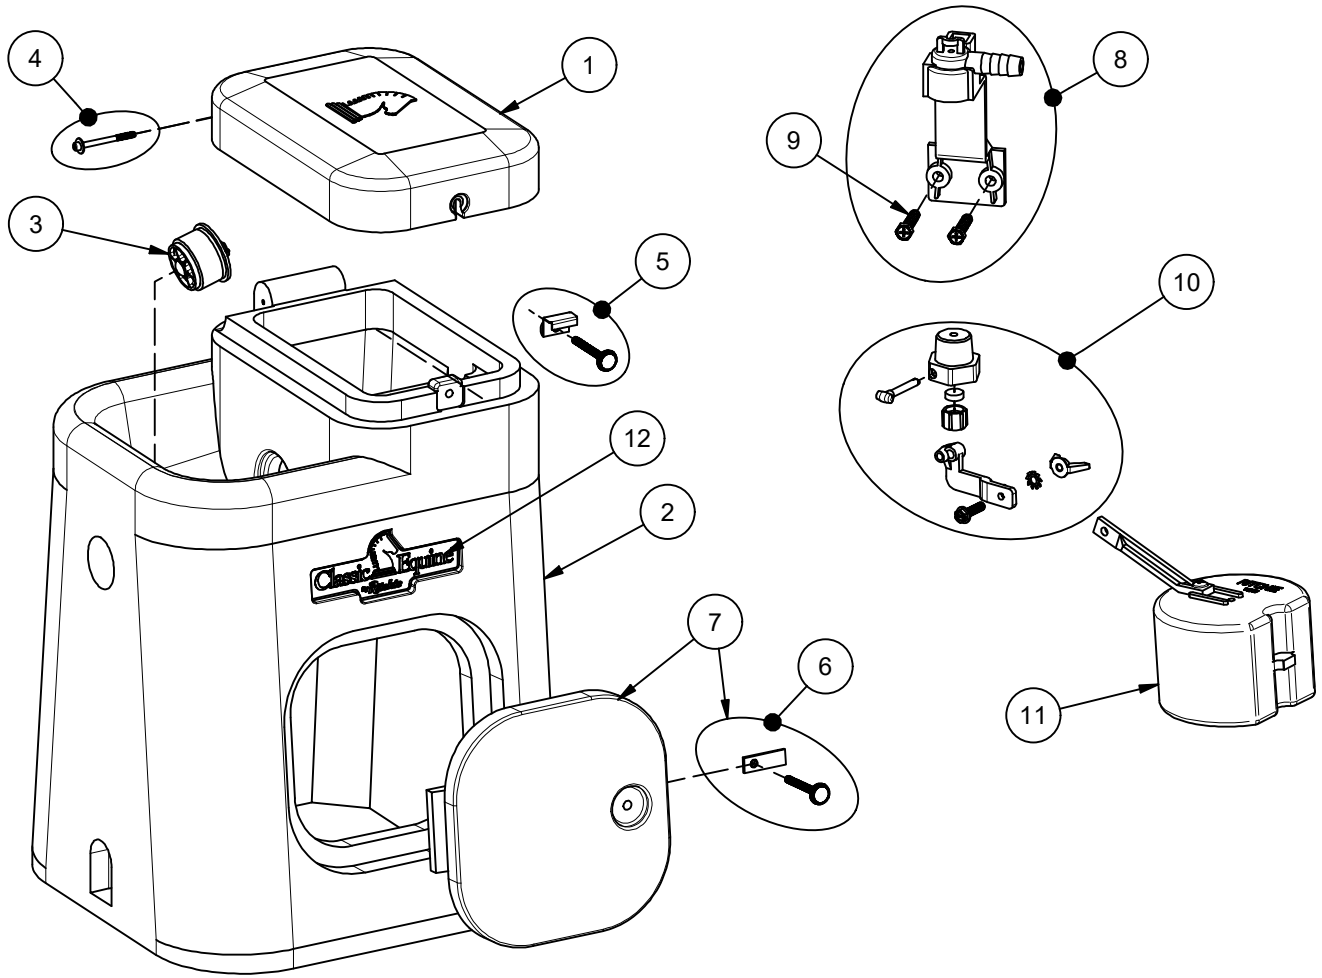

Classic Equine AUTOFOUNT 1

Part # 18770

Item	Part #	Description	Qty	Item	Part #	Description	Qty
1	18766	AUTOFOUNT 1 Cover	1	9	18709	Screw Valve Mount (4/pkg)	1 pkg
2	18768	AUTOFOUNT 1 Base	1	10	12575	Red Valve 1/2" pkg	1 pkg
3	18470	Drain Plug Ritchie 3"	1 pkg	11	13613	Float with Short Arm pkg	1 pkg
4	18716	Classic Equine Hinge Bolt (2/pkg)	1 pkg	12	18719	Classic Equine Logo pkg (2/pkg)	1 pkg
5	18718	Cover Latch Hardware pkg	1 pkg	NS	15931	Hose Clamp SS (5/pkg)	1 pkg
6	18753	Access Panel Hardware Pkg	1 pkg	NS	18613	Adapter 1/2" x 3/8" HB	1 pkg
7	18726	Access Panel w/hardware	1	NS	18739	AUTOFOUNT Accessory pkg	1 pkg
8	11515	Valve Bracket w/screws pkg	1 pkg	NS	14866	Seal Foam 10' Roll	1