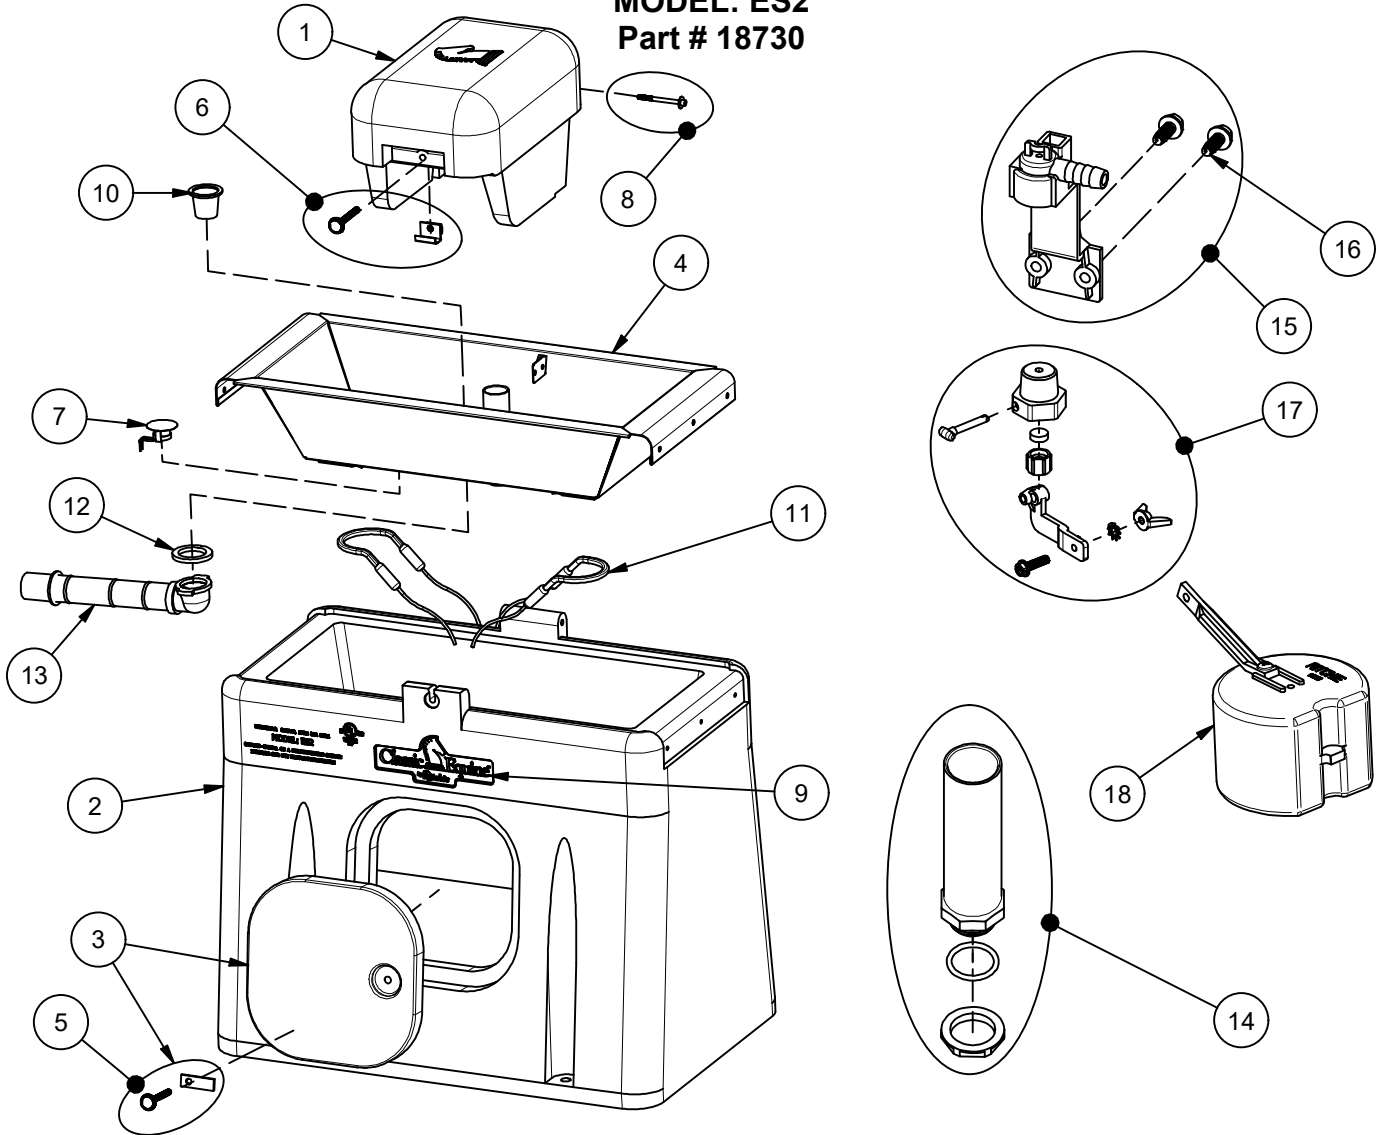

Classic Equine ULTRAFOUNT

MODEL: ES2
Part # 18730

Item	Part #	Description	Qty	Item	Part #	Description	Qty
1	18734	ULTRAFOUNT Cover	1	14	16866	Standpipe pkg	1 pkg
2	18732	ULTRAFOUNT Casing	1	15	11515	Valve Bracket 1/2" w/ Scrws pkg	1 pkg
3	18726	Access Panel w/Hardware	1	16	15154	Screws Valve Bracket (10/ pkg)	1 pkg
4	18737	ULTRAFOUNT Trough	1	17	12575	Red Valve 1/2" pkg	1 pkg
5	18753	Access Panel Hardware Pkg	1 pkg	18	13613	Float with Short Arm pkg	1 pkg
6	18718	Cover Latch Hardware Pkg	1 pkg	NS	13830	Cable Htr 120V 48W (1/pkg)	1 pkg
7	11885	Disc Thermostat pkg	1 pkg	NS	18751	ULTRAFOUNT Accessory pkg	1 pkg
8	18716	Classic Equine Hinge Bolt (2/pkg)	1 pkg	NS	16523	Seal Foam 1/4"x3/4"x50' Roll	1
9	18719	Classic Equine Logo Pkg (2/pkg)	1 pkg	NS	14866	Seal Foam 10' Roll	1
10	18628	Drain Plug (2/pkg)	1 pkg				
11	14150	Heater 120V 125W (1/pkg)	2 pkgs				
12	18075	Drain Washer (6/pkg)					
13	11472	Drain Pipe with Elbow	1 pkg				