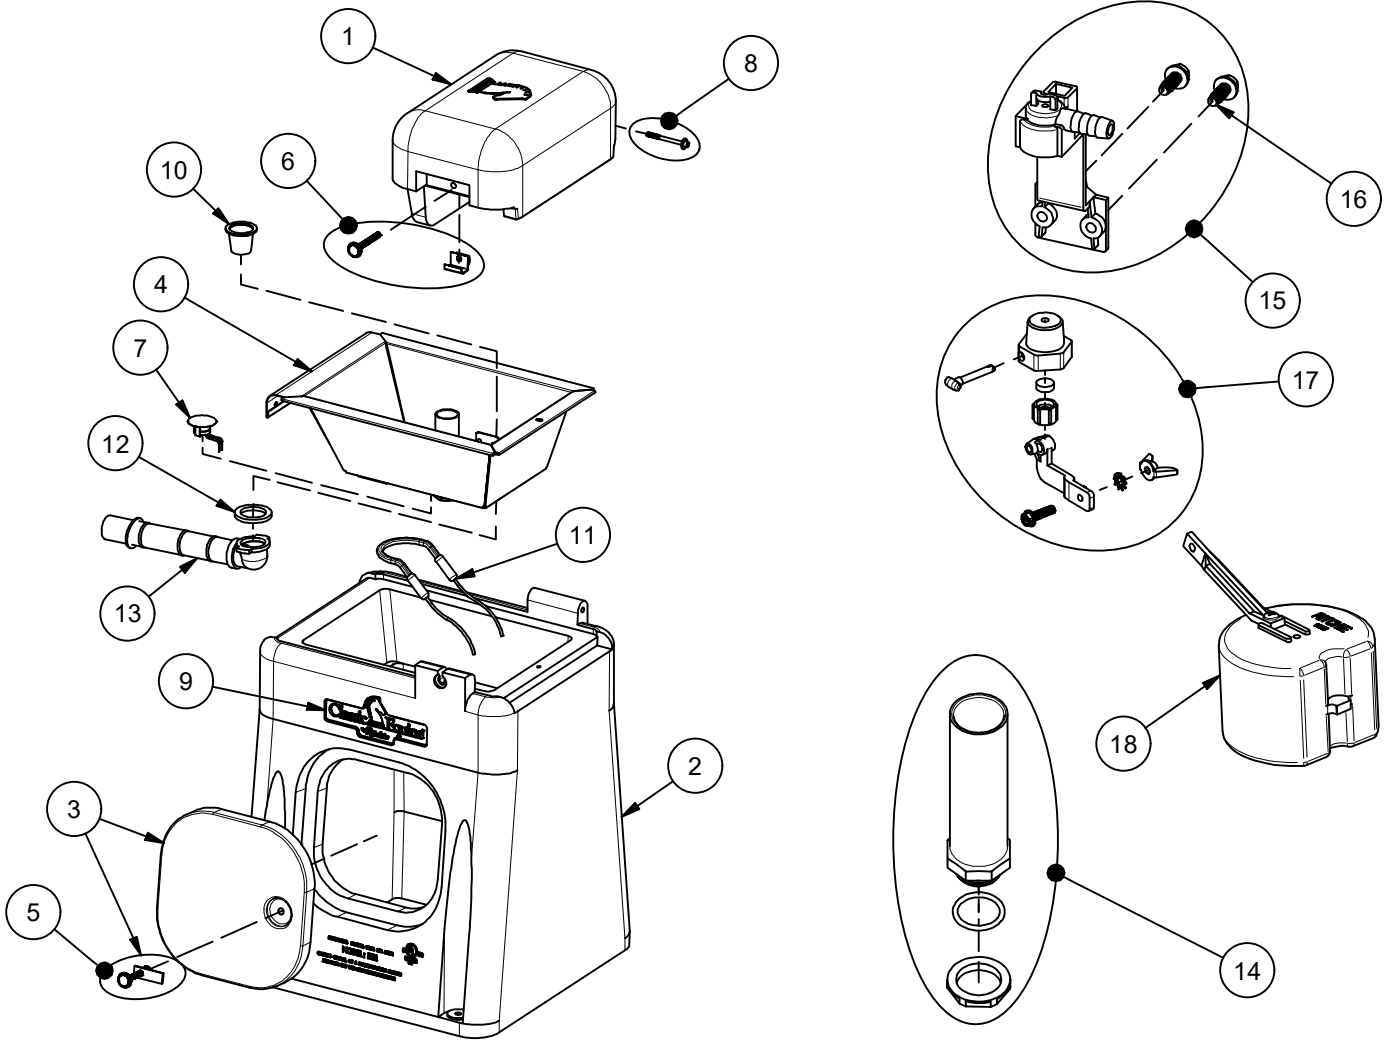

# Classic Equine ULTRAFOUNT

MODEL: ES1  
Part # 18780

Item	Part #	Description	Qty	Item	Part #	Description	Qty
1	18778	ULTRAFOUNT ES1 Cover	1	14	16866	Standpipe pkg	1 pkg
2	18776	ULTRAFOUNT ES1 Casing	1	15	11515	Valve Bracket w/screws pkg	1 pkg
3	18726	Access Panel w/Hardware	1	16	15154	Screws Valve Bracket (10/pkg)	1 pkg
4	18775	ULTRAFOUNT ES1 Trough	1	17	12575	Red Valve 1/2" pkg	1 pkg
5	18753	Access Panel Hardware Pkg	1 pkg	18	13613	Float with Short Arm pkg	1 pkg
6	18718	Cover Latch Hardware Pkg	1 pkg	NS	13830	Cable Htr 120V 48W (1/pkg)	1 pkg
7	11885	Disc Thermostat pkg	1 pkg	NS	18751	ULTRAFOUNT Accessory pkg	1 pkg
8	18716	Classic Equine Hinge Bolt (2/pkg)	1 pkg	NS	16523	Seal Foam 1/4"x3/4"x50' Roll	1
9	18719	Classic Equine Logo Pkg (2/pkg)	1 pkg	NS	14866	Seal Foam 10' Roll	1
10	18628	Drain Plug (2/pkg)	1 pkg				
11	14150	Heater 120V 125W (1/pkg)	1 pkg				
12	18075	Drain Washer (6/pkg)					
13	11472	Drain Pipe with Elbow	1 pkg				