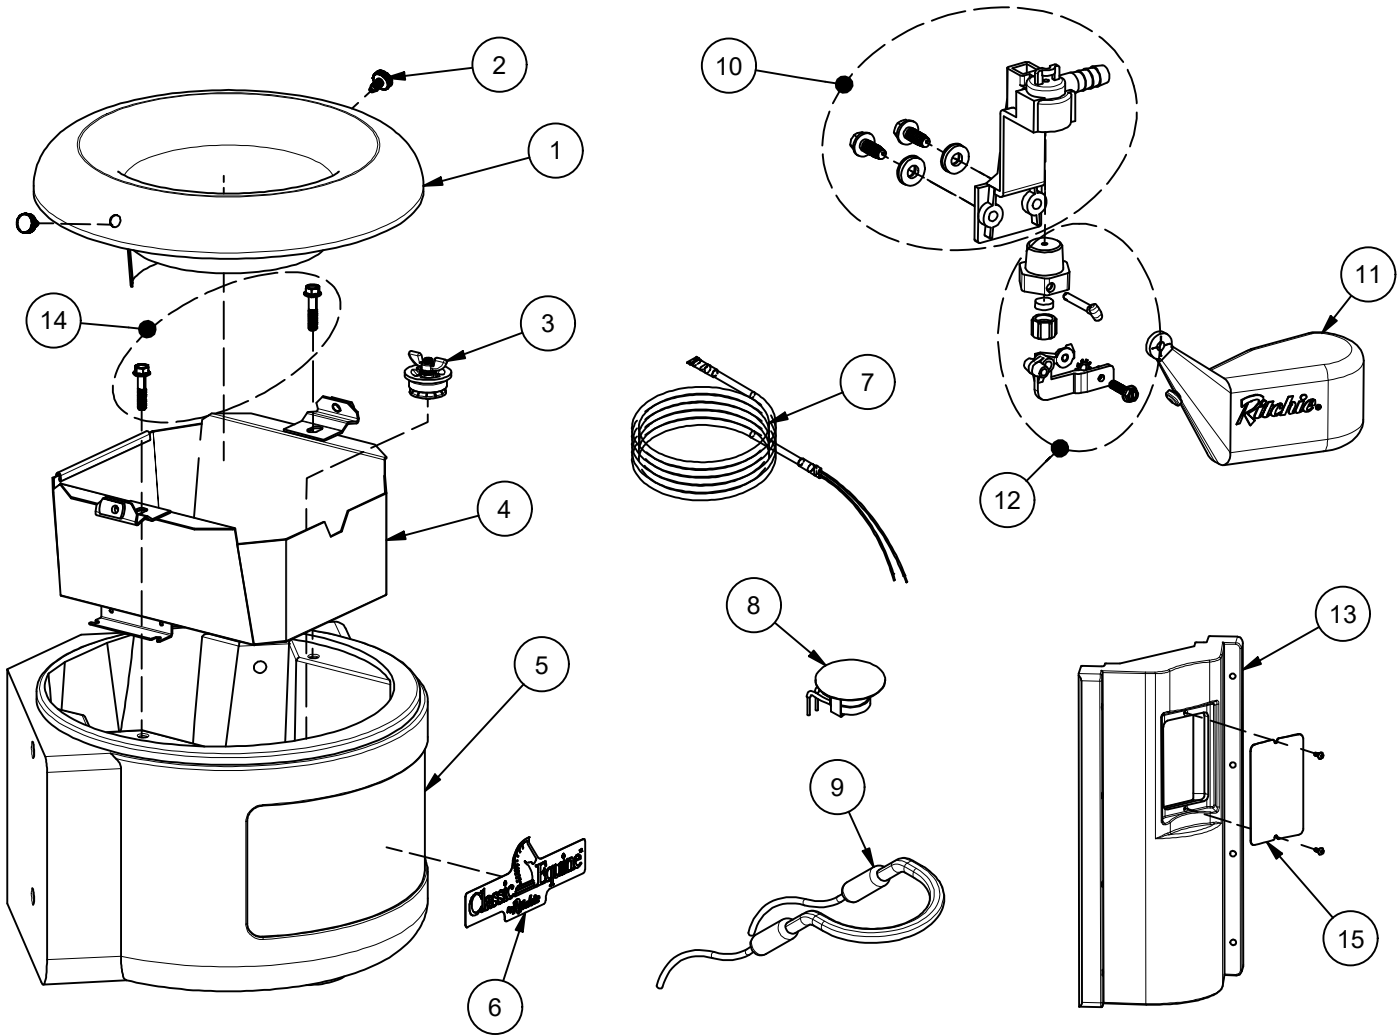

Classic Equine STALLFOUNT

Part # 18740

Item	Part #	Description	Qty	Item	Part #	Description	Qty
1	18486	Cover	1	12	13597	Valve Pkg. Green	1 pkg
2	18494	Screw PKG - SF Cover (2/pkg)	1 pkg	13	18746	Shroud 30"	1
3	18643	Drain Plug 1 1/2" Adj	1	14	18878	Trough HD Screws (2/pkg)	1 pkg
4	18477	Trough (120V/240V)	1	15	18695	Acc. Panel w/ screws (Equine SF)	1 pkg
5	18742	CE Stallfount Base	1	NS	18744	Shroud 20"	1
6	18719	Classic Equine Logo pkg (2/pkg)	1 pkg	NS	18613	Adapter 1/2" x 3/8 HB	1 pkg
7	13830	Cable Heater 120V 48 Watt	1 pkg	NS	15931	Hose Clamp (5/pkg)	1 pkg
8	11885	Disc Thermostat Pkg.	1 pkg	NS	18754	Equine SF Accessory Pkg.	1 pkg
9	14150	Heater 120V 125 Watt	1 pkg				
10	18641	Valve Bracket & Screws SF2	1 pkg		18748	CE Stallfount - No Heat	
11	18642	Float	1 pkg	NS	18487	Trough (No-Heat)	1