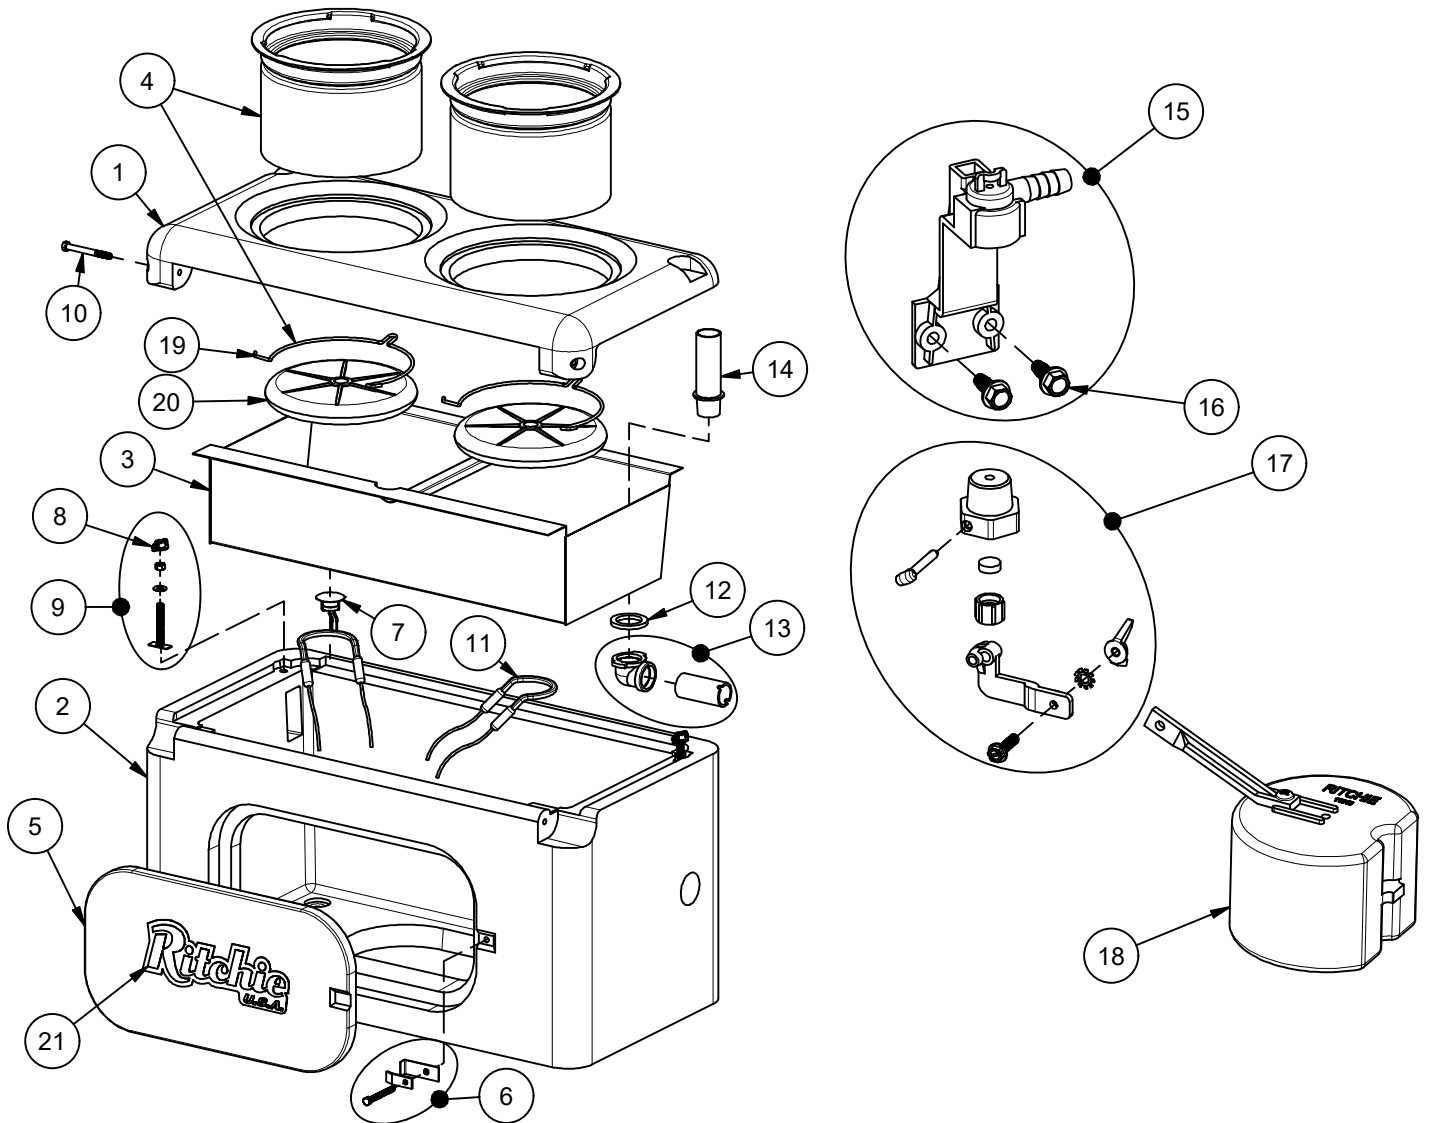

# EcoFount 2

Part # 18440

Item	Part #	Description	Qty	Item	Part #	Description	Qty
1	18444	EcoFount 2 Top	1	16	15154	Screws Valve Bracket (10/ pkg)	1 pkg
2	18446	EcoFount 2 Casing	1	17	12575	Red Valve 1/2" pkg	1 pkg
3	18438	EcoFount 2 Trough	1 pkg	18	13613	Float with Short Arm pkg	1 pkg
4	18447	EcoFount Drinkwell W/ Ring pkg	2 pkgs	19	17963	Retaining Ring SS	2
5	16562	Access Panel 10" x 20"	1	20	14412	Thermal Cap	2
6	18147	Access Panel Hardware pkg	1 pkg	21	18653	Ritchie Decal 12" (1/pkg)	1 pkg
7	11885	Disc Thermostat pkg	1 pkg	NS	18318	Bolt Down Washer (4/pkg)	1 pkg
8	18451	Wing Nut 3/8" Nylon (4/pkg)	1 pkg	NS	13830	Cable Htr 120V 48W (1/pkg)	1 pkg
9	18448	T-Bolt w/Wingnut 3/8" pkg (2/pkg)	1 pkg	NS	18429	EcoFount Accessory pkg	1 pkg
10	18452	Bolt 3/8"x3" SS (2/pkg)	1 pkg	NS	14866	Seal Foam 10' Roll	1
11	14150	Heater 120V 125W (1/pkg)	2 pkgs				
12	18075	Drain Washer (6/pkg)	1 pkg		18441	EcoFount 2 240V	
13	18790	Drain Pipe with Elbow	1	NS	16664	Heater 240V 200W (1/pkg)	2 pkgs
14	14647	Drain Plug Overflow	1	NS	16424	Cable Htr 240V 48W (1/pkg)	1 pkg
15	11515	Valve Bracket w/screws pkg	1 pkg				