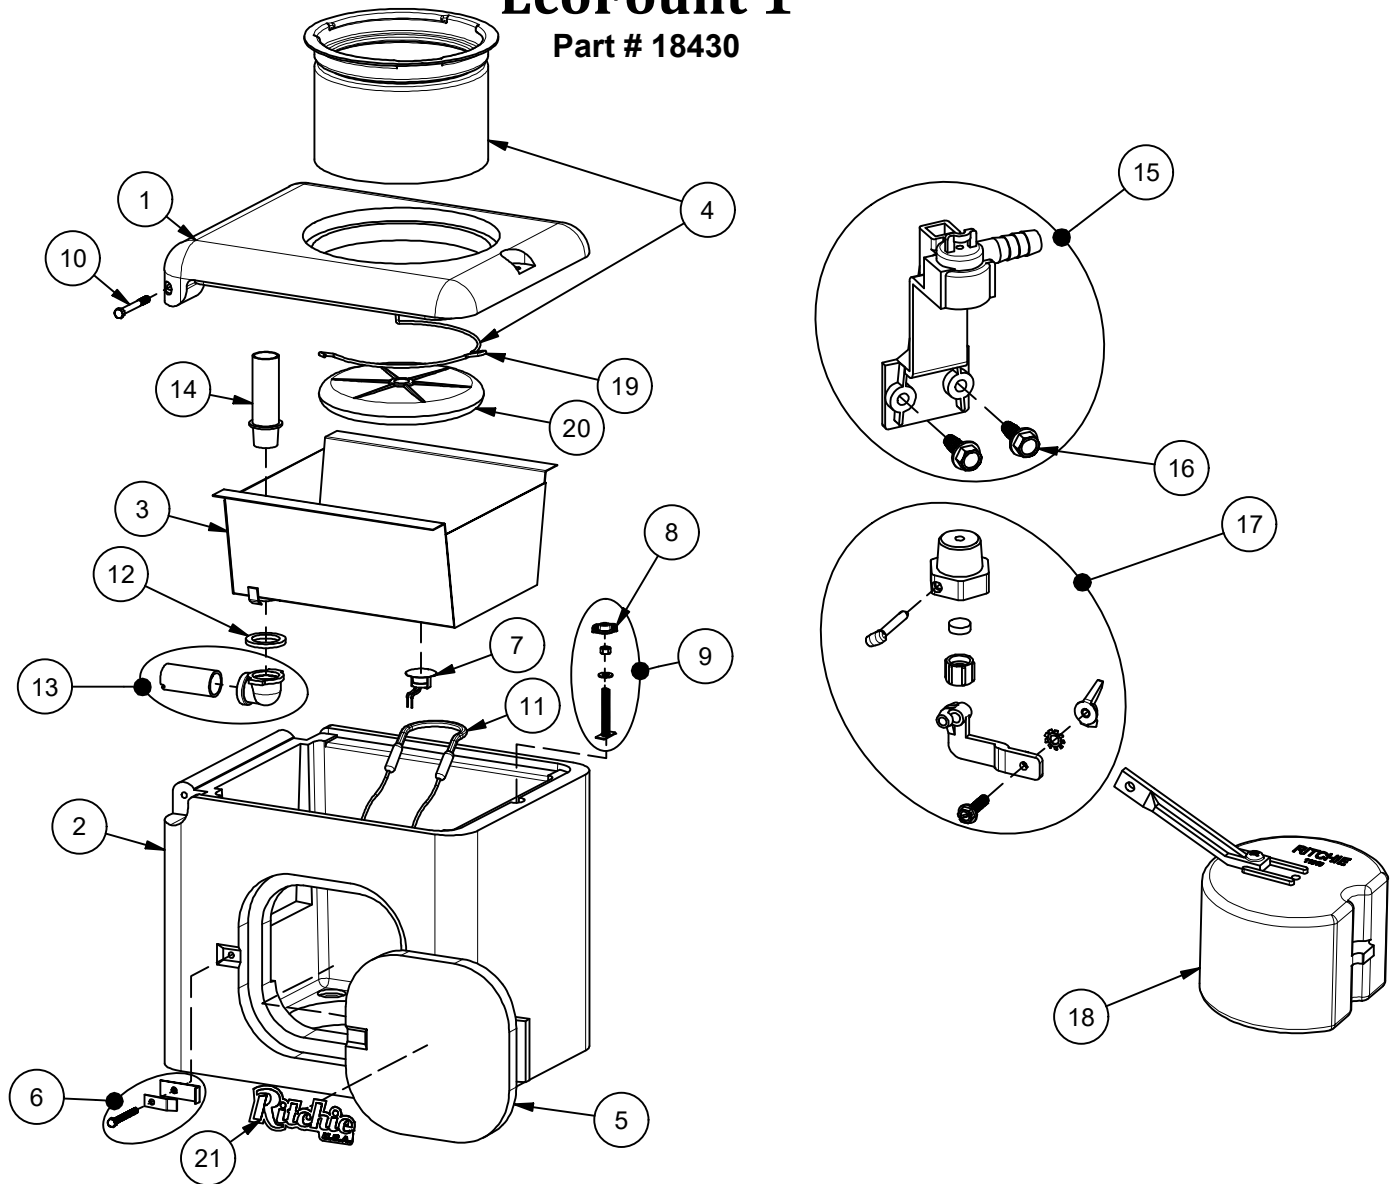

EcoFount 1

Part # 18430

Item	Part #	Description	Qty	Item	Part #	Description	Qty
1	18434	EcoFount 1 Top	1	16	15154	Screws Valve Bracket (10/ pkg)	1 pkg
2	18436	EcoFount 1 Casing	1	17	12575	Red Valve 1/2" pkg	1 pkg
3	18437	EcoFount 1 Trough	1 pkg	18	13613	Float with Short Arm pkg	1 pkg
4	18447	EcoFount Drinkwell W/ Ring pkg	1 pkg	19	17963	Retaining Ring SS	1
5	18370	Access Panel 10" x 10"	1	20	14412	Thermal Cap	1
6	18147	Access Panel Hardware pkg	1 pkg	21	18655	Ritchie Decal 7.5" (1/pkg)	1 pkg
7	11885	Disc Thermostat pkg	1 pkg	NS	18318	Bolt Down Washer (4/pkg)	1 pkg
8	18451	Wing Nut 3/8" Nylon (4/pkg)	1 pkg	NS	13830	Cable Htr 120V 48W (1/pkg)	1 pkg
9	18448	T-Bolt w/ Wingnut 3/8" (2/pkg)	1 pkg	NS	18429	EcoFount Accessory pkg	1 pkg
10	18452	Bolt 3/8"x3" SS (2/pkg)	1 pkg	NS	14866	Seal Foam 10' Roll	1
11	14150	Heater 120V 125W (1/pkg)	1 pkg				
12	18075	Drain Washer (6/pkg)	1 pkg		18431	EcoFount 1 240V	
13	18790	Drain Pipe with Elbow	1	NS	16664	Heater 240V 200W (1/pkg)	1 pkg
14	14647	Drain Plug Overflow	1	NS	16424	Cable Htr 240V 48W (1/pkg)	1 pkg
15	11515	Valve Bracket w/screws pkg	1 pkg				