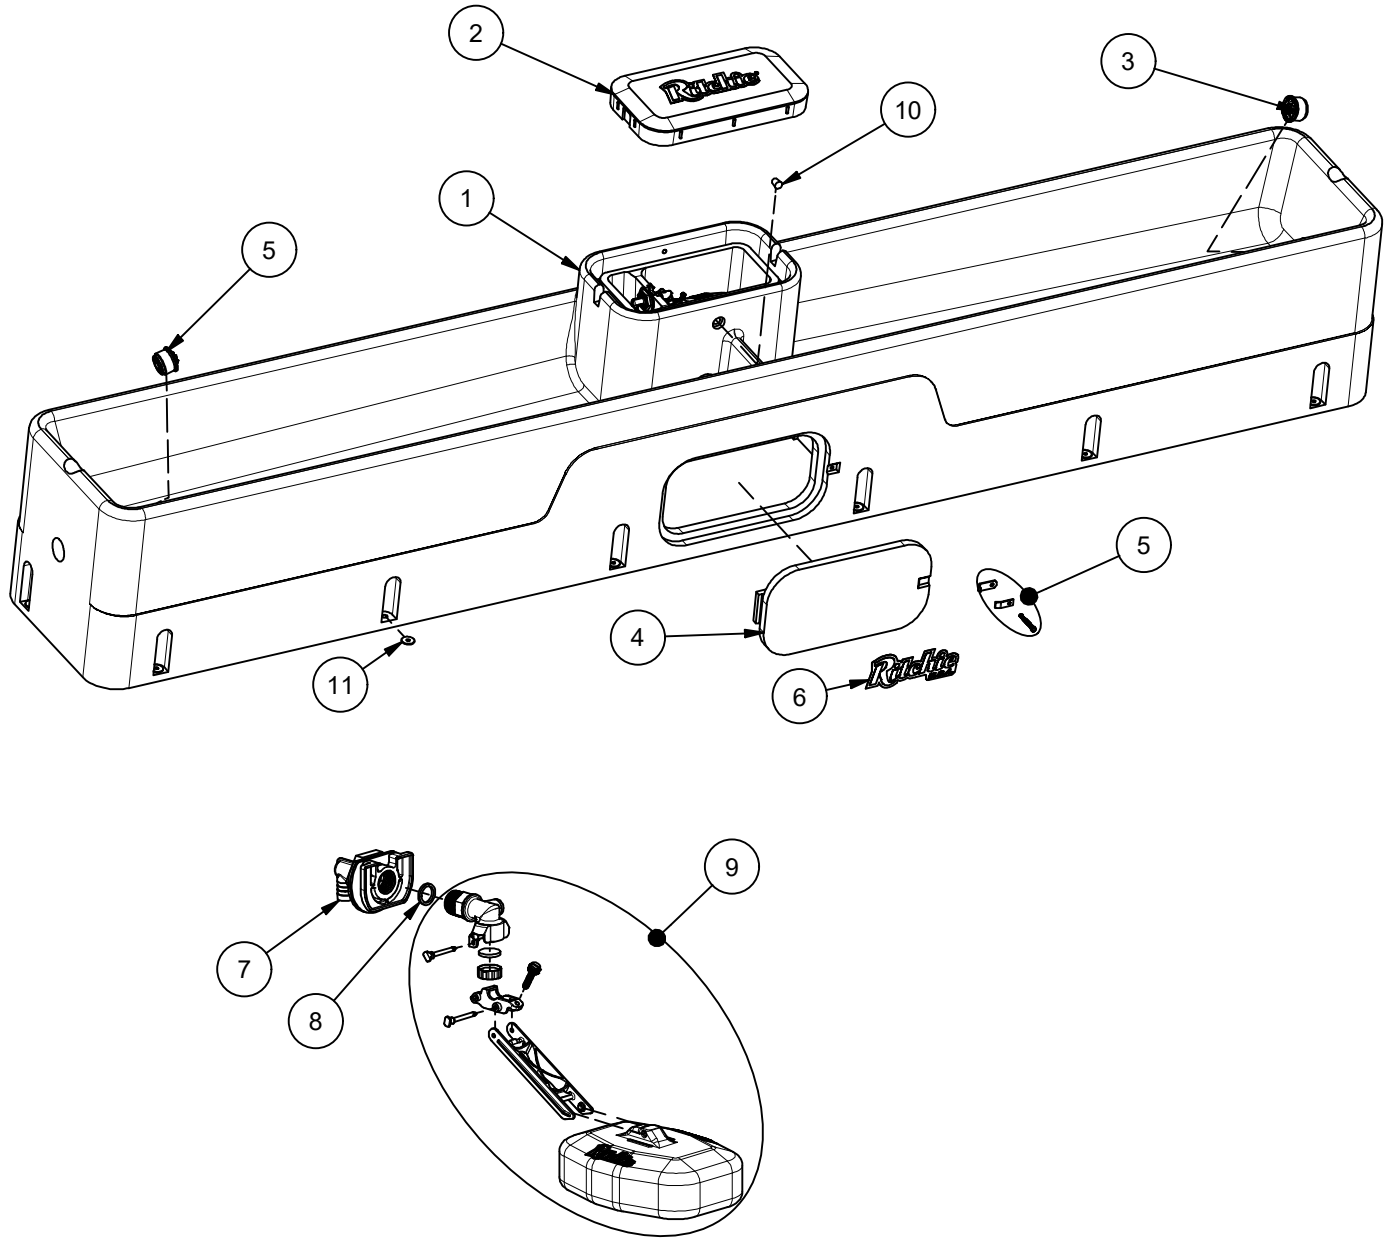

WaterMaster 1400

Part # 18930

Item	Part #	Description	Qty	Item	Part #	Description	Qty
1	18933	WaterMaster 1400 Base	1	9	18832	HP 3/4" Valve Assembly	1
2	18060	WaterMaster 1200/1400 Cover	1	10	18633	Plug #3 - Channel Plug	1 pkg
3	18470	Drain Plug Ritchie 3"	2 pkgs	11	18318	Bolt Down Washer (4/pkg)	4 pkgs
4	16621	Access Panel 6"x14"	1	NS	14866	Seal Foam 10' Roll	4
5	18147	Access Panel Hardware pkg	1 pkg	NS	15931	Hose Clamp SS (5/pkg)	1 pkg
6	18653	Ritchie Decal 12" (1/pkg)	1 pkg	NS	18614	Adapter 3/4" x 5/8" HB	1 pkg
7	18838	VLV HP Brkt Assy pkg	1	NS	18826	WM 800/1400 Accessory pkg	1 pkg
8	18475	O-Ring Valve Seal Pkg (4/pkg)	1				